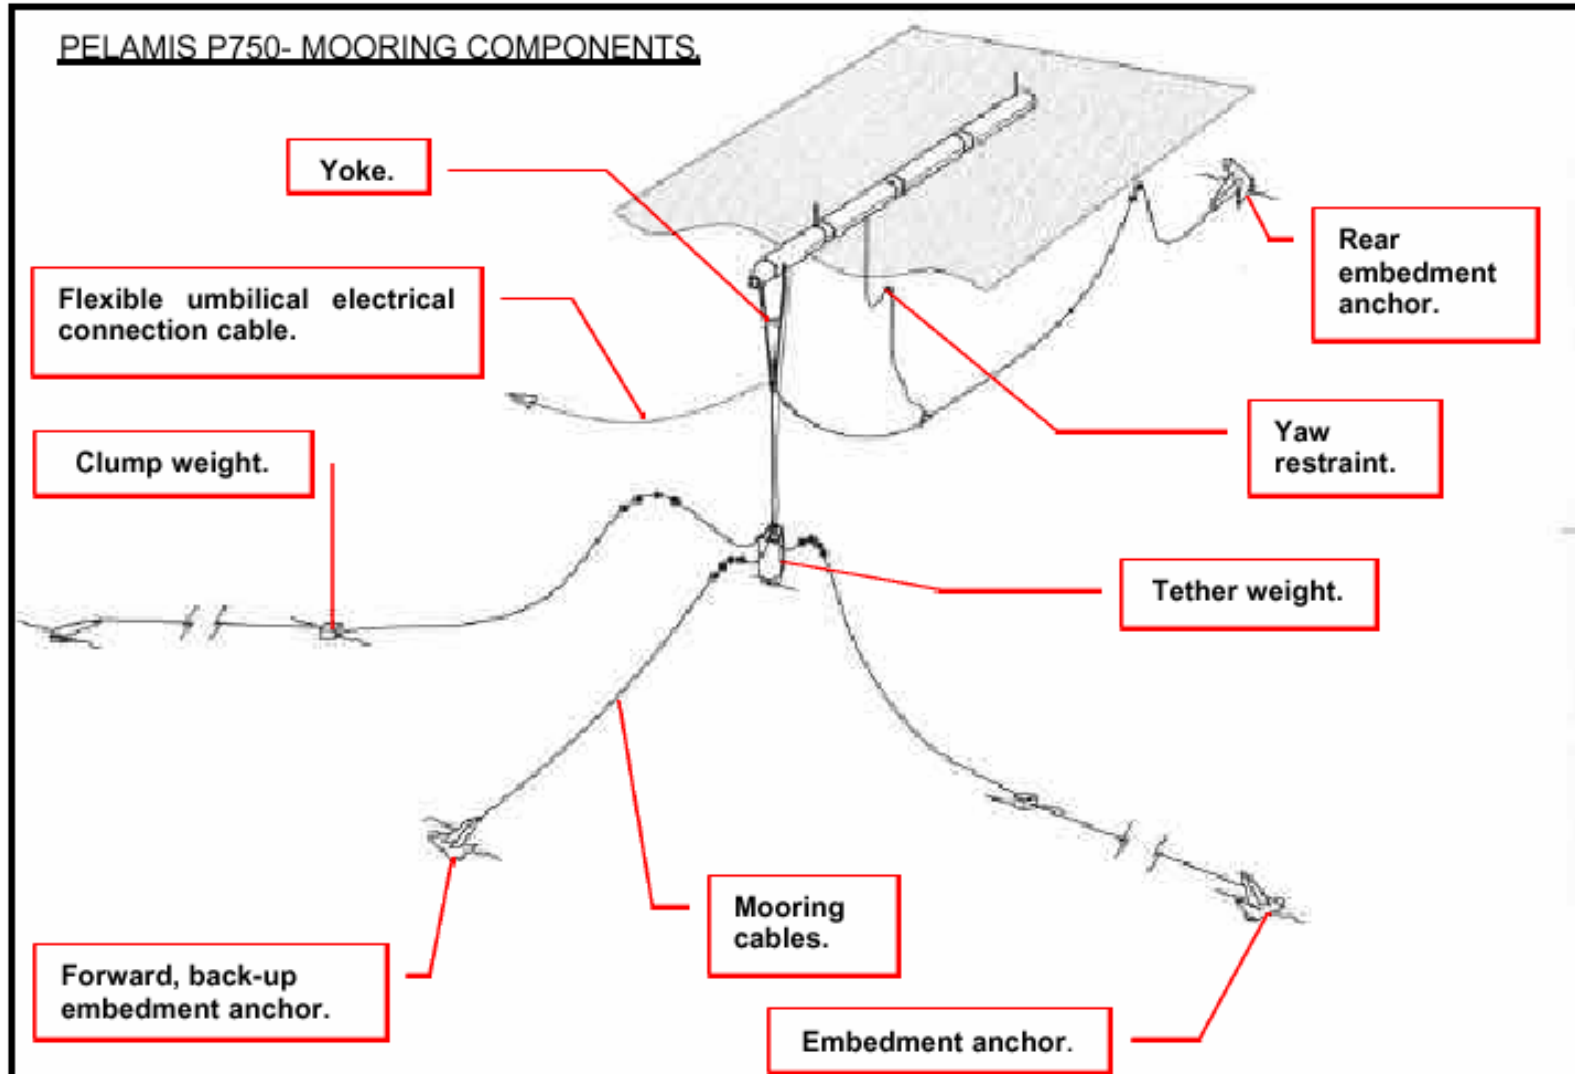

The Technology-Device Specs

Length: 120m

Diameter: 4.6m

Weight (un-ballasted): 380 tons

Rated Power: 750kW

Video of *Pelamis* prototype sea trials (note pitching and yawing motion of segments)

Click on video image to play

The Technology-Pelamis Mooring

The Technology-Pelamis Mooring

Embedment anchor.

Clump weight.

Mooring cable.

The Technology-Pelamis PTO

Internal view of a Pelamis Power Conversion Module.

The Technology-Offshore Handling