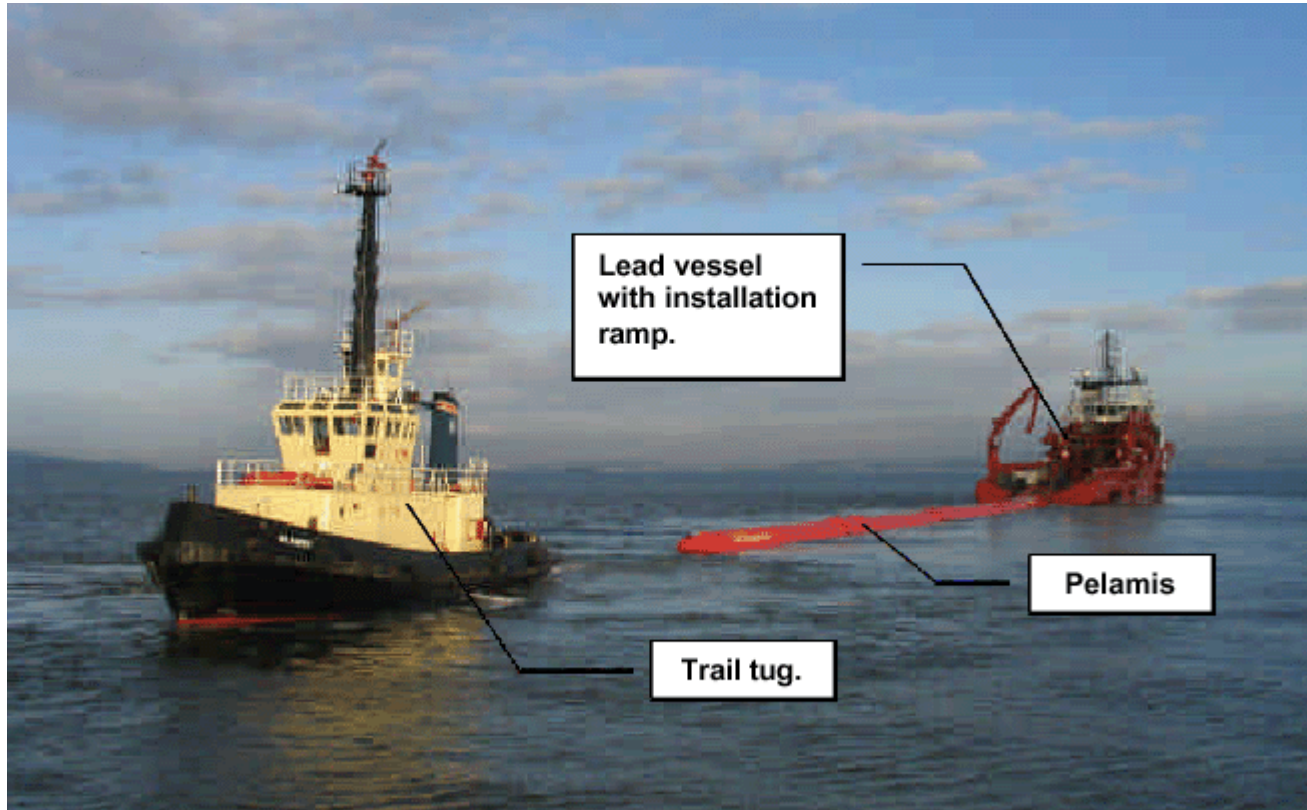

The Technology-Device Specs

Length: 120m

Diameter: 4.6m

Weight (un-ballasted): 380 tons

Rated Power: 750kW

Video of *Pelamis* prototype sea trials (note pitching and yawing motion of segments)

Click on video image to play

The Technology-Pelamis Mooring

The Technology-Pelamis Mooring

Embedment anchor.

Clump weight.

Mooring cable.

The Technology-Pelamis PTO

Internal view of a Pelamis Power Conversion Module.

The Technology-Offshore Handling

The Technology-Offshore Handling

The Technology-Sub-Sea Cabling