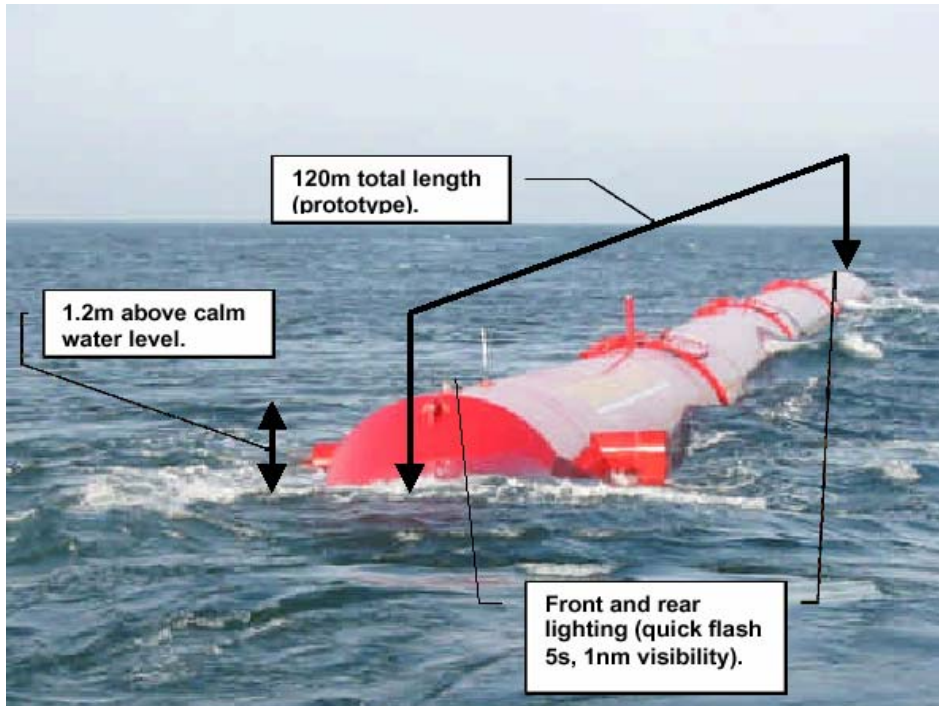

The Technology-Device Specs

Length: 120m

Diameter: 4.6m

Weight (un-ballasted): 380 tons

Rated Power: 750kW

Video of *Pelamis* prototype sea trials (note pitching and yawing motion of segments)

Click on video image to play

The Technology-Pelamis Mooring

The Technology-Pelamis Mooring

Embedment anchor.

Clump weight.

Mooring cable.

The Technology-Pelamis PTO

Internal view of a Pelamis Power Conversion Module.

The Technology-Offshore Handling