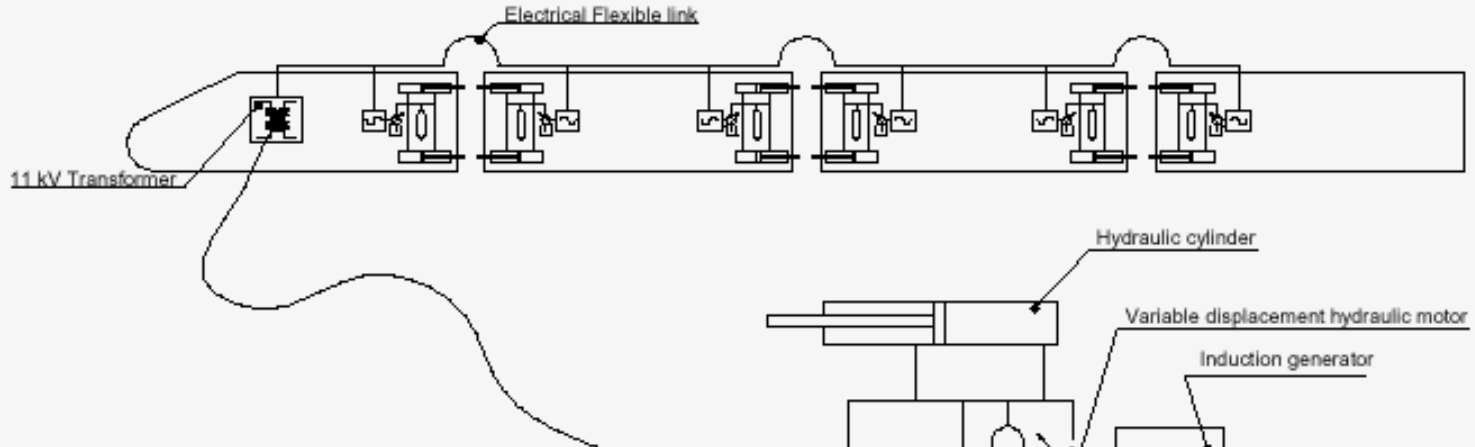

The Technology-Device Specs

Length: 120m

Diameter: 4.6m

Weight (un-ballasted): 380 tons

Rated Power: 750kW

Video of *Pelamis* prototype sea trials (note pitching and yawing motion of segments)

Click on video image to play

The Technology-Pelamis Mooring

The Technology-Pelamis Mooring

Embedment anchor.

Clump weight.

Mooring cable.

The Technology-Pelamis PTO

Internal view of a Pelamis Power Conversion Module.

The Technology-Offshore Handling