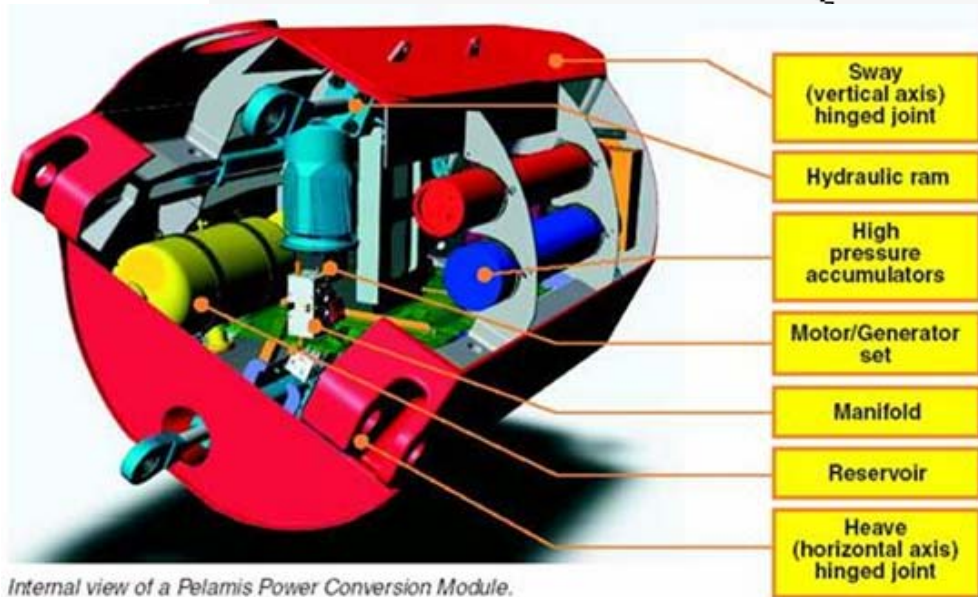

The Technology-Device Specs

Length: 120m

Diameter: 4.6m

Weight (un-ballasted): 380 tons

Rated Power: 750kW

Video of *Pelamis* prototype sea trials (note pitching and yawing motion of segments)

Click on video image to play

The Technology-Pelamis Mooring

The Technology-Pelamis Mooring

Embedment anchor.

Clump weight.

Mooring cable.

The Technology-Pelamis PTO

Internal view of a Pelamis Power Conversion Module.

The Technology-Offshore Handling