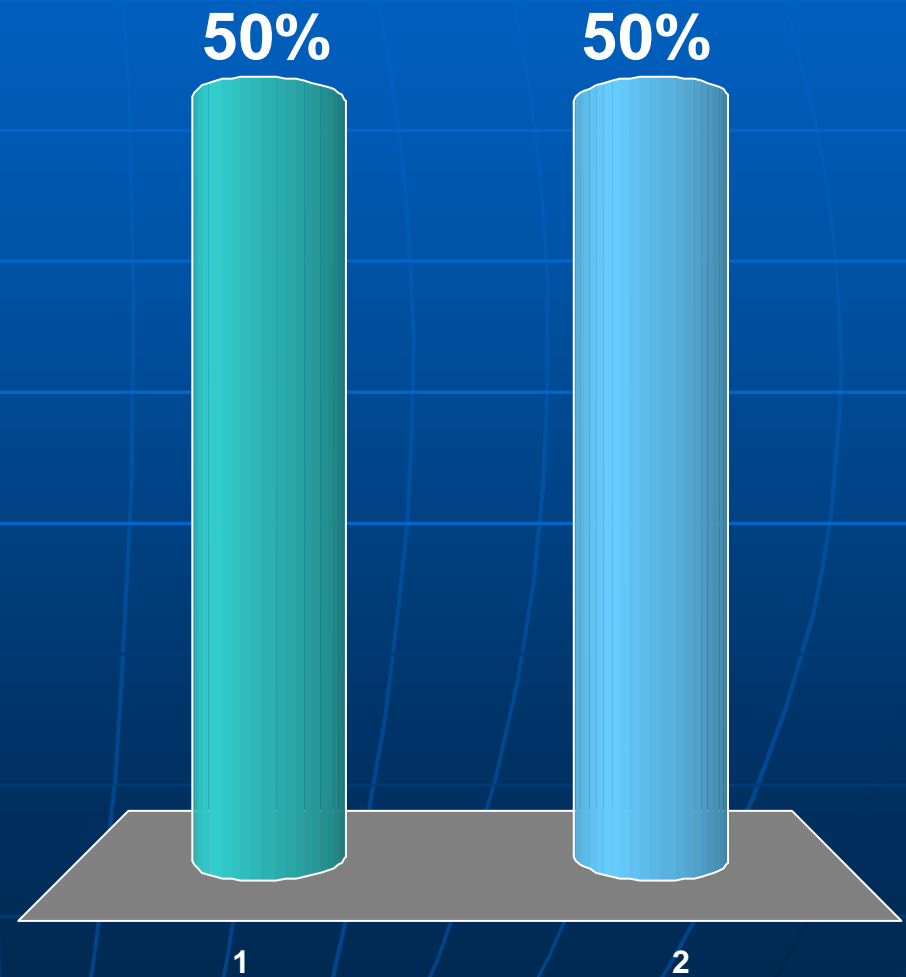

# Quick Survey using Audience Response System (September IEEE-SCV Trial)

ComSoc  
9-9-09

(16 Survey Participants)

# How long have you been an IEEE Member?

1. Not a member
2. 0-2 years
3. 3-5 years
4. 6-10 years
5. > 10 years

# Your association with ComSoc

1. Not a member
2. A member ONLY of ComSoc
3. A member of ComSoc and ONE other society
4. A member of ComSoc and two or more others

# I am currently looking for a job.

1. True
2. False