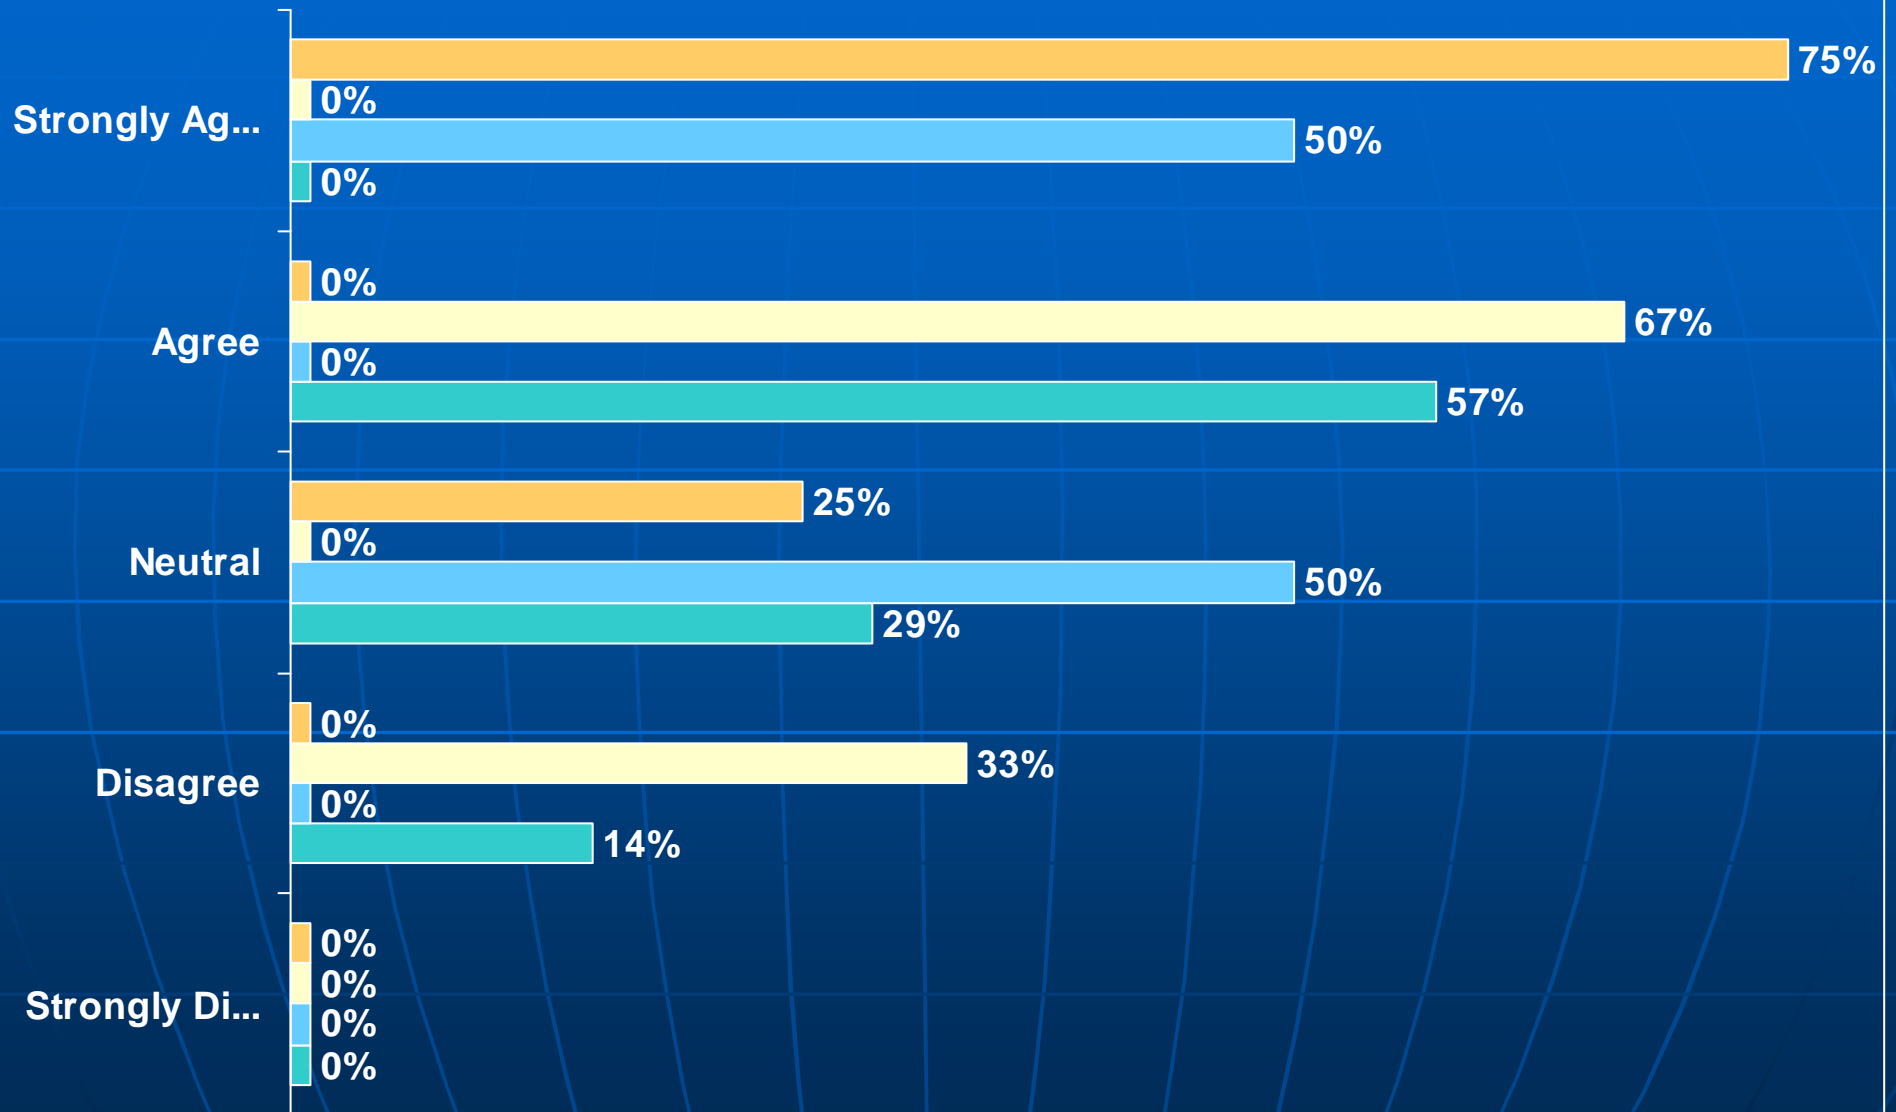

Tonight's material was very interesting.

Legend:
■ Not a member
■ A member ONLY of ComSoc
■ A member of ComSoc and ONE other society
■ A member of ComSoc and two or more others