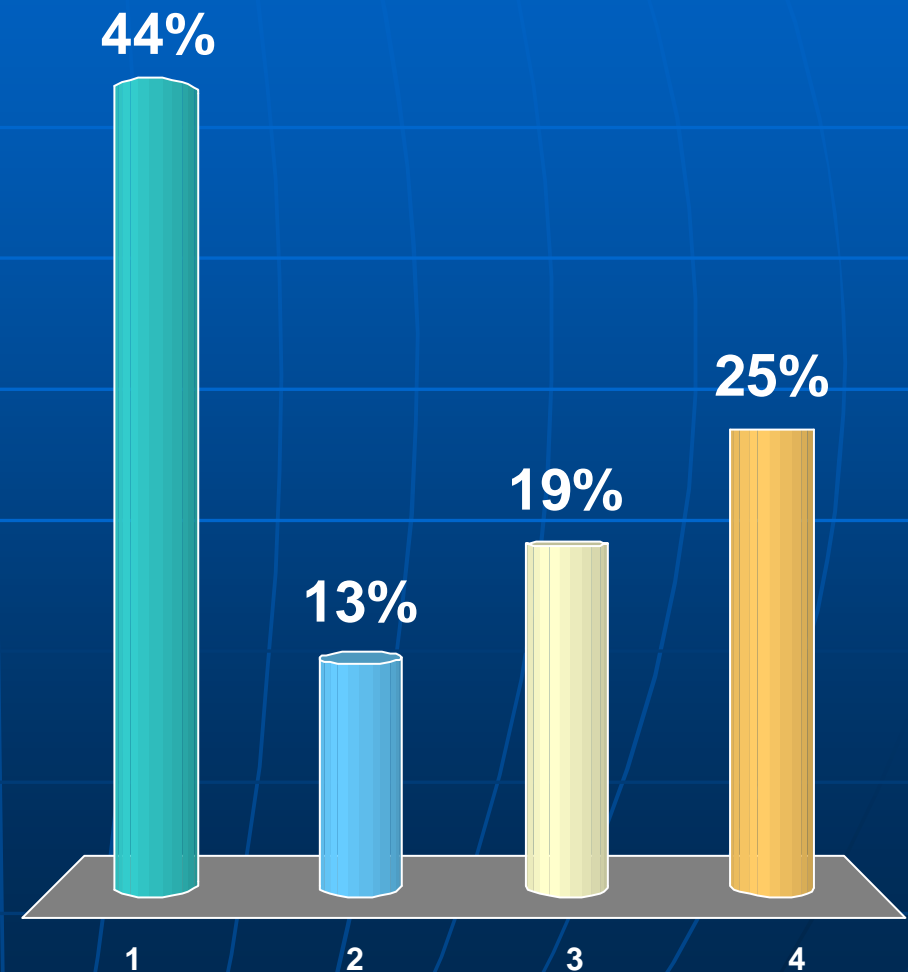

Your association with ComSoc

1. Not a member
2. A member ONLY of ComSoc
3. A member of ComSoc and ONE other society
4. A member of ComSoc and two or more others