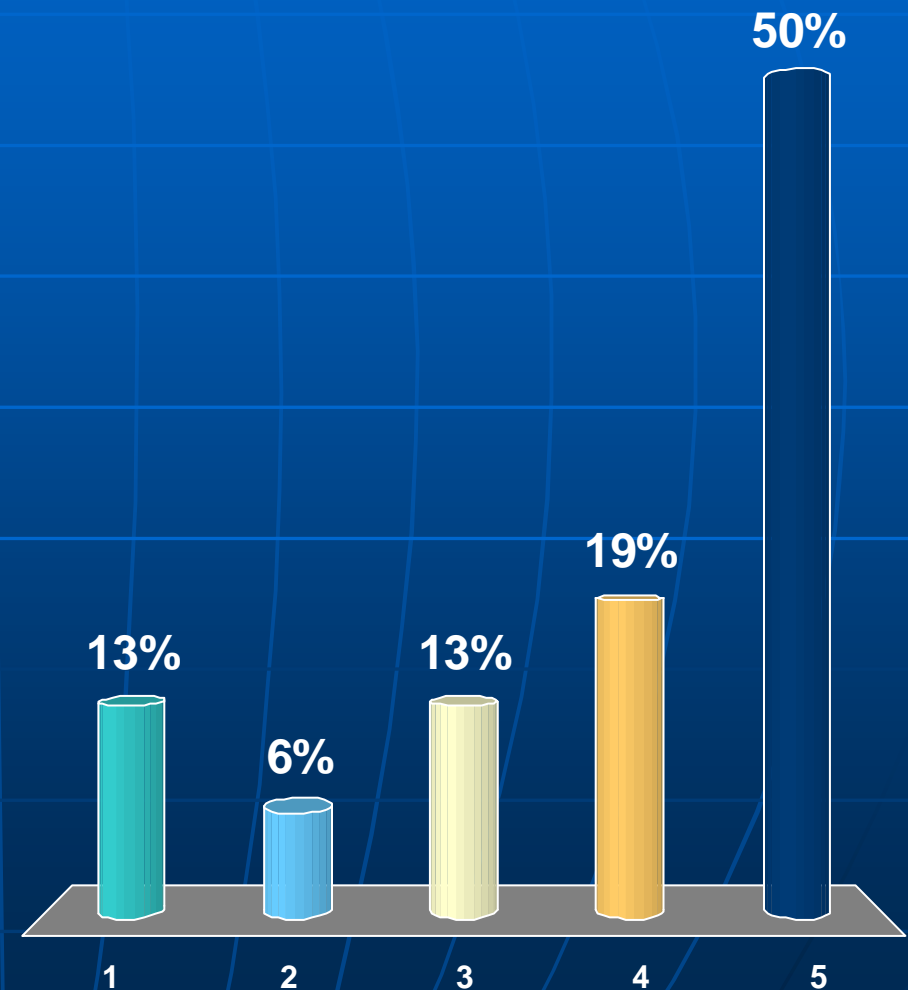

# Quick Survey using Audience Response System (September IEEE-SCV Trial)

ComSoc  
9-9-09

(16 Survey Participants)

# How long have you been an IEEE Member?

1. Not a member
2. 0-2 years
3. 3-5 years
4. 6-10 years
5. > 10 years

# Your association with ComSoc

1. Not a member
2. A member ONLY of ComSoc
3. A member of ComSoc and ONE other society
4. A member of ComSoc and two or more others