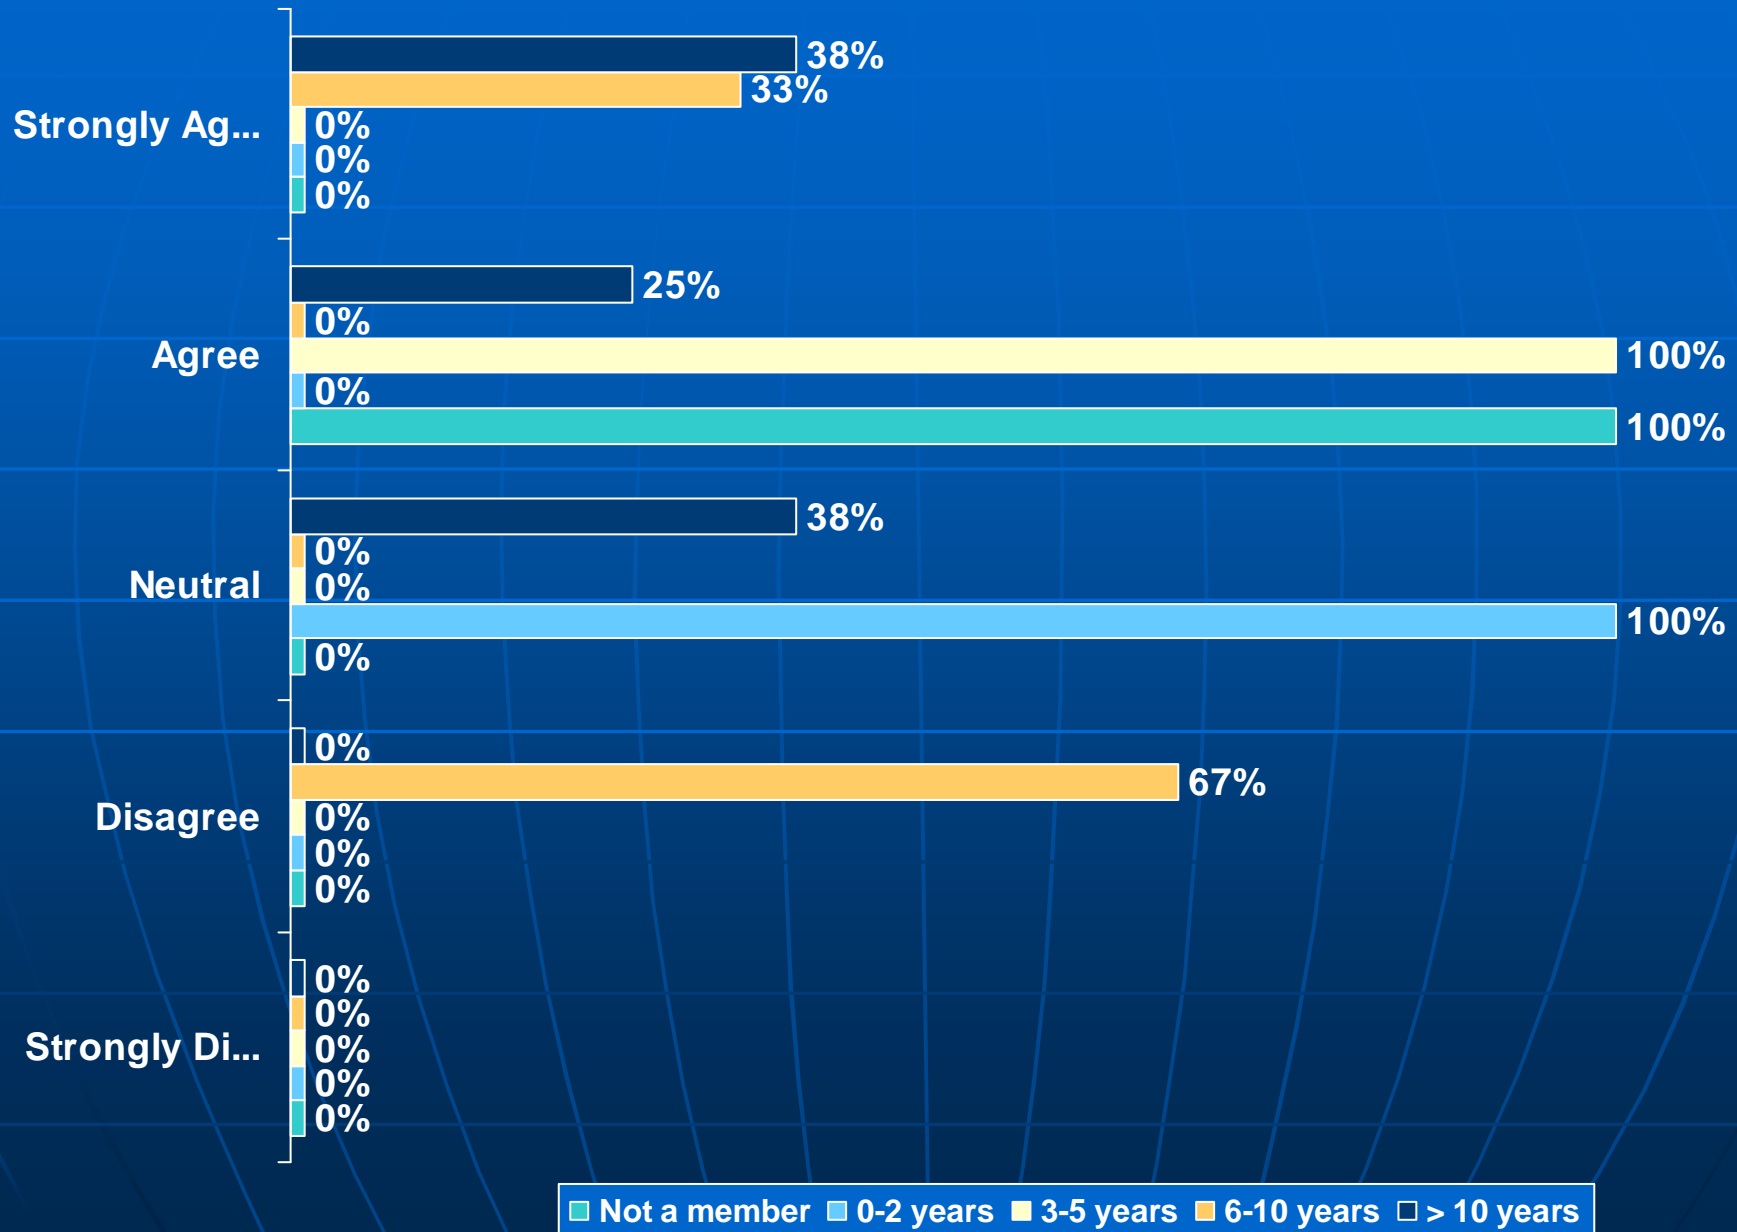

Tonight's material was very interesting.