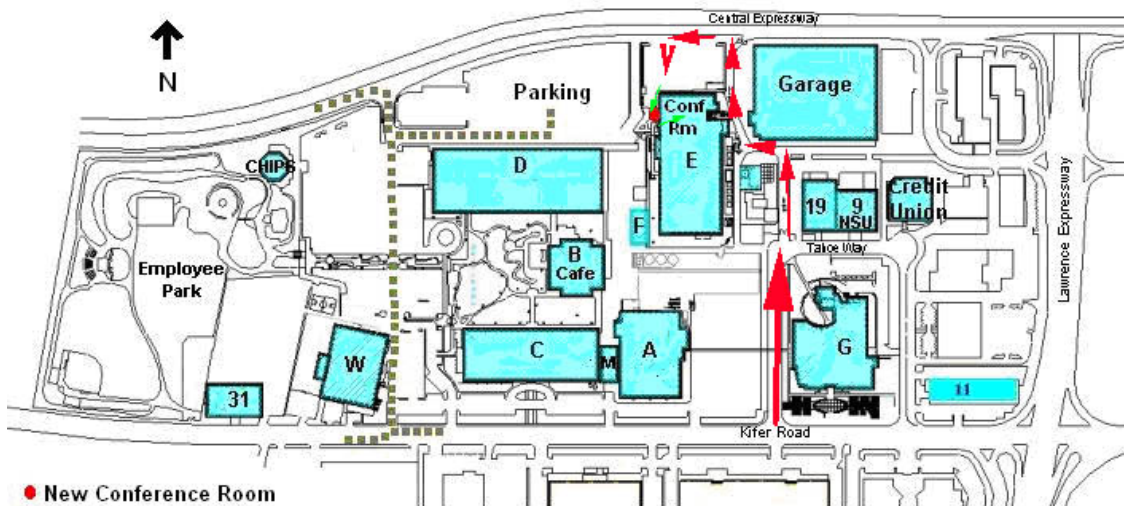

Directions To National Semiconductor Campus

□ Address: Building E Auditorium, 2900 Semiconductor Dr., Santa Clara, CA 95051

□ If heading South on Lawrence Expressway from Highway 101:

✖1a: Turn RIGHT (west) onto **Kifer Road**.

□ If heading North on Lawrence Expressway from El Camino Real:

✖1b: Turn LEFT (west) onto **Kifer Road**.

□ Then:

✖2: Turn RIGHT (north) at First Stop Light onto 2900 Semiconductor Drive

✖3: See National Semiconductor Campus Map below (follow red arrows to park; follow green arrows to walk to auditorium entrance).

● New Conference Room
(Enter through Bldg E Lobby)

■ Bldg E parking is accessible from both directions of Kifer and driving east on Central Expressway.

Aerial photos looking southward.

Aerial photos looking eastward.