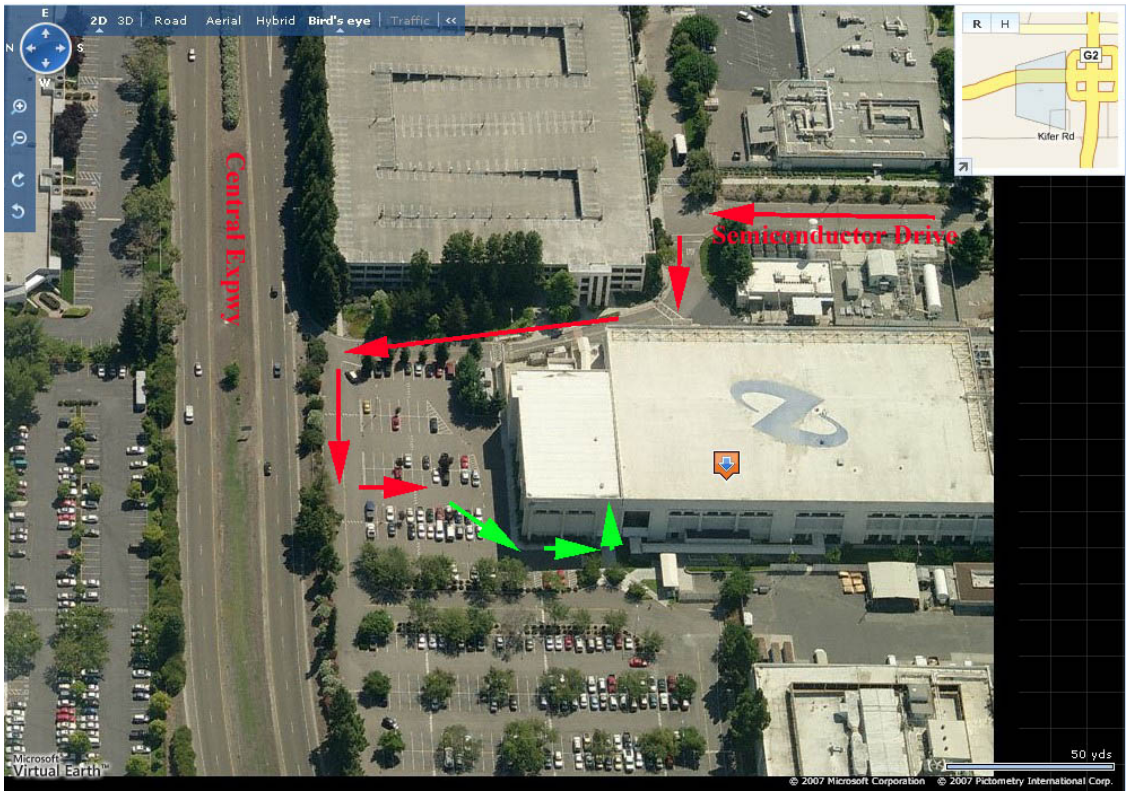

Directions To National Semiconductor Campus

□ Address: Building E Auditorium, 2900 Semiconductor Dr., Santa Clara, CA 95051

□ If heading South on Lawrence Expressway from Highway 101:

✖1a: Turn RIGHT (west) onto **Kifer Road**.

□ If heading North on Lawrence Expressway from El Camino Real:

✖1b: Turn LEFT (west) onto **Kifer Road**.

□ Then:

✖2: Turn RIGHT (north) at First Stop Light onto 2900 Semiconductor Drive

✖3: See National Semiconductor Campus Map below (follow red arrows to park; follow green arrows to walk to auditorium entrance).

● New Conference Room
(Enter through Bldg E Lobby)

■ Bldg E parking is accessible from both directions of Kifer and driving east on Central Expressway.

Aerial photos looking southward.

Aerial photos looking eastward.