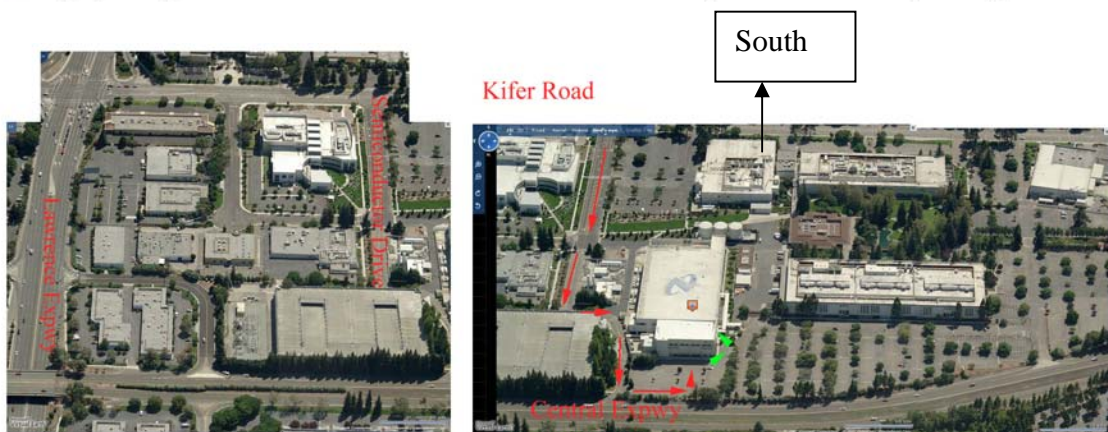

Directions To National Semiconductor Campus

□ Address: Building E Auditorium, 2900 Semiconductor Dr., Santa Clara, CA 95051

□ If heading South on Lawrence Expressway from Highway 101:

✖1a: Turn RIGHT (west) onto **Kifer Road**.

□ If heading North on Lawrence Expressway from El Camino Real:

✖1b: Turn LEFT (west) onto **Kifer Road**.

□ Then:

✖2: Turn RIGHT (north) at First Stop Light onto 2900 Semiconductor Drive

✖3: See National Semiconductor Campus Map below (follow red arrows to park; follow green arrows to walk to auditorium entrance).

● New Conference Room
(Enter through Bldg E Lobby)

■ Bldg E parking is accessible from both directions of Kifer and driving east on Central Expressway.

Aerial photos looking southward.

Aerial photos looking eastward.