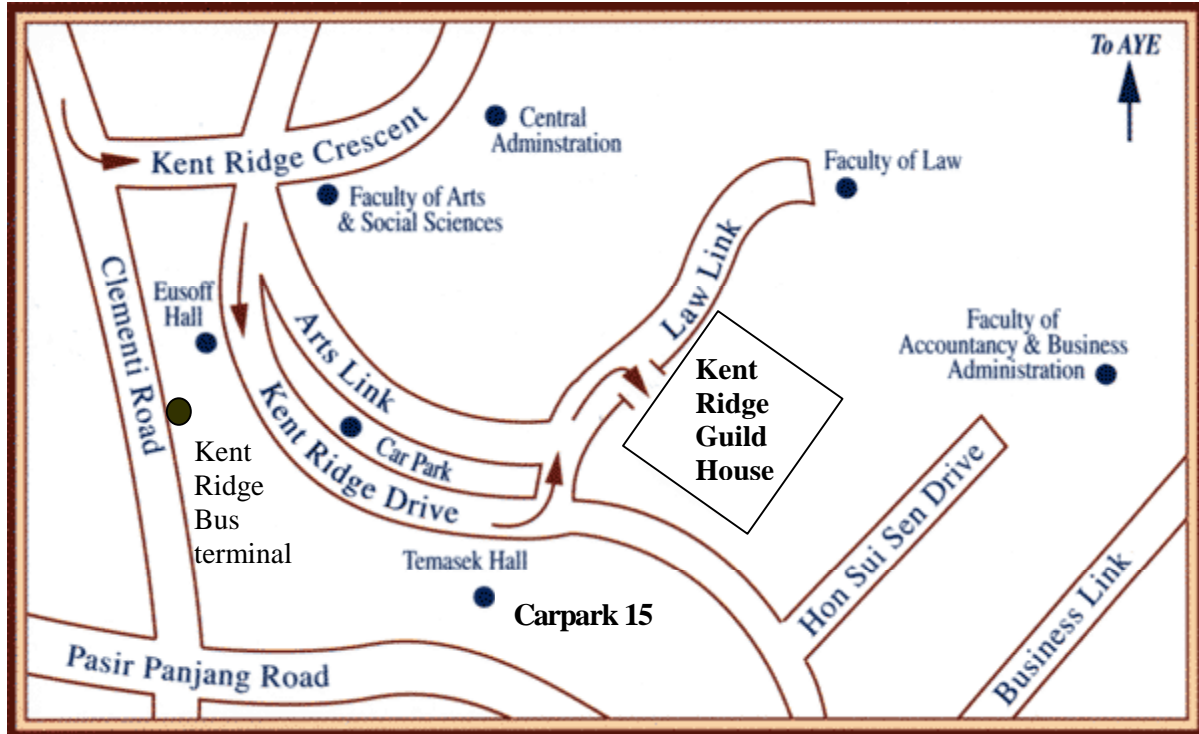

## NUSS Kent Ridge Guild House Location Map

### Getting there:

#### By car:

From Clementi Road: Take Clementi Road exit from AYE, turn left into Kent Ridge Crescent, then right into Kent Ridge Drive. Plenty of hourly parking lots are available at Carpark 15, near Temasek Hall.

From Pasir Panjang Road: Turn into Heng Mui Keng Terrace, take a left into Kent Ridge Drive at the T-junction, and park at Carpark 15.