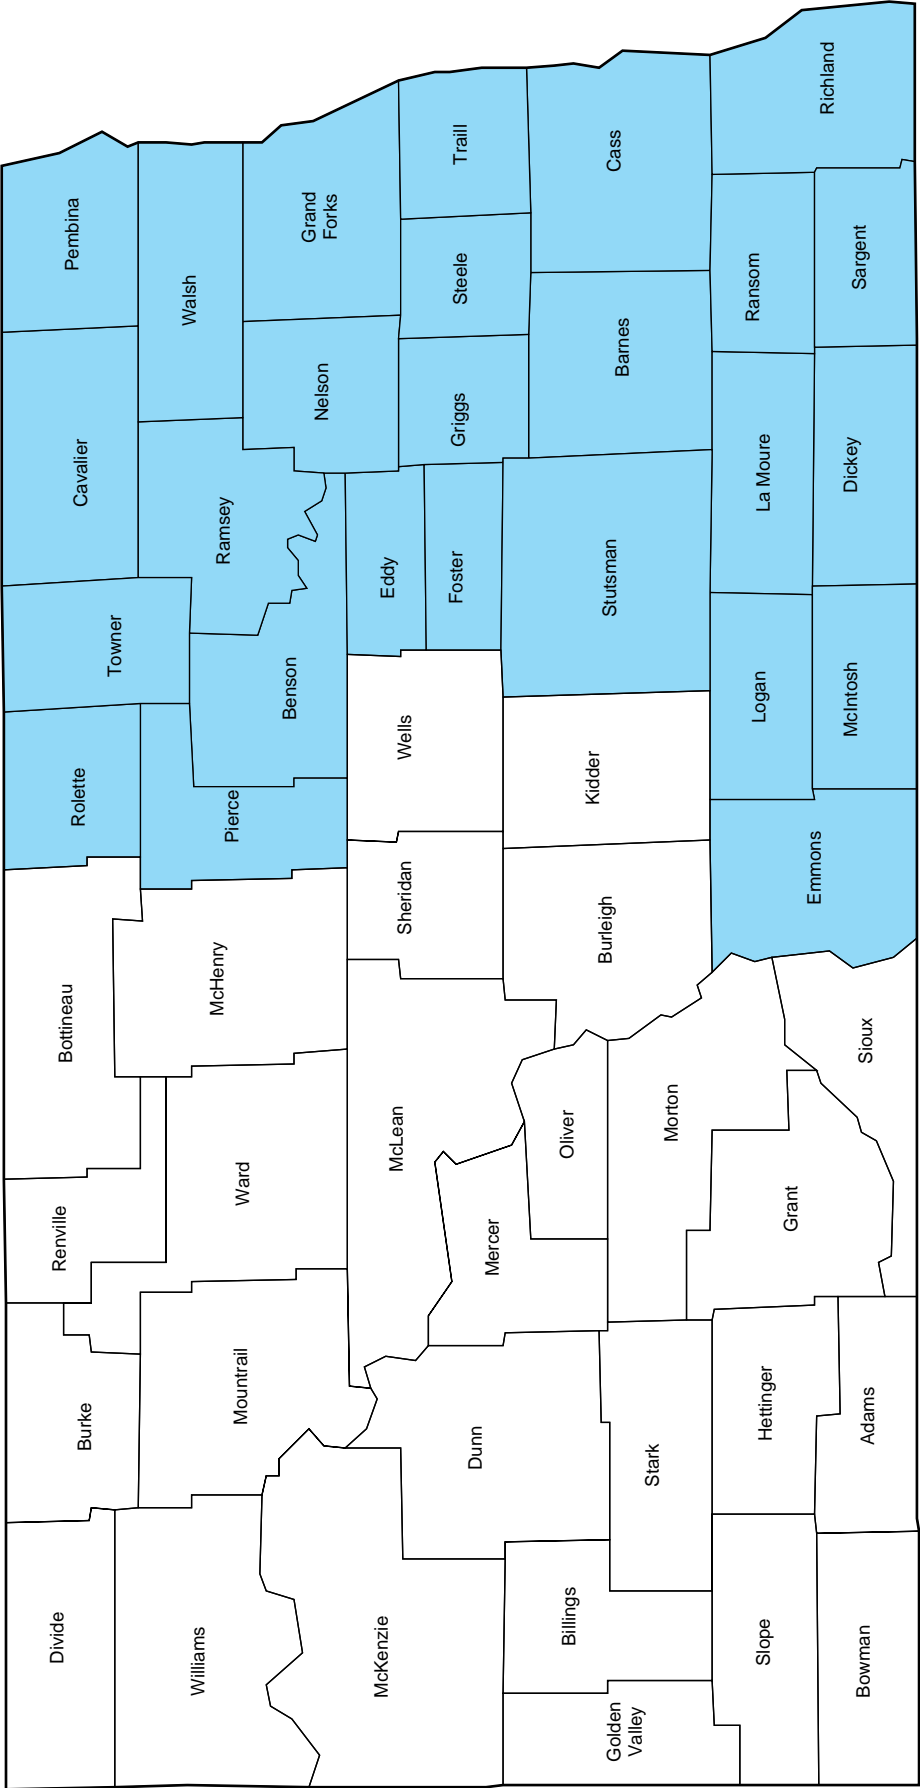

MISSOURI SLOPE SECTION

N O R T H D A K O T A