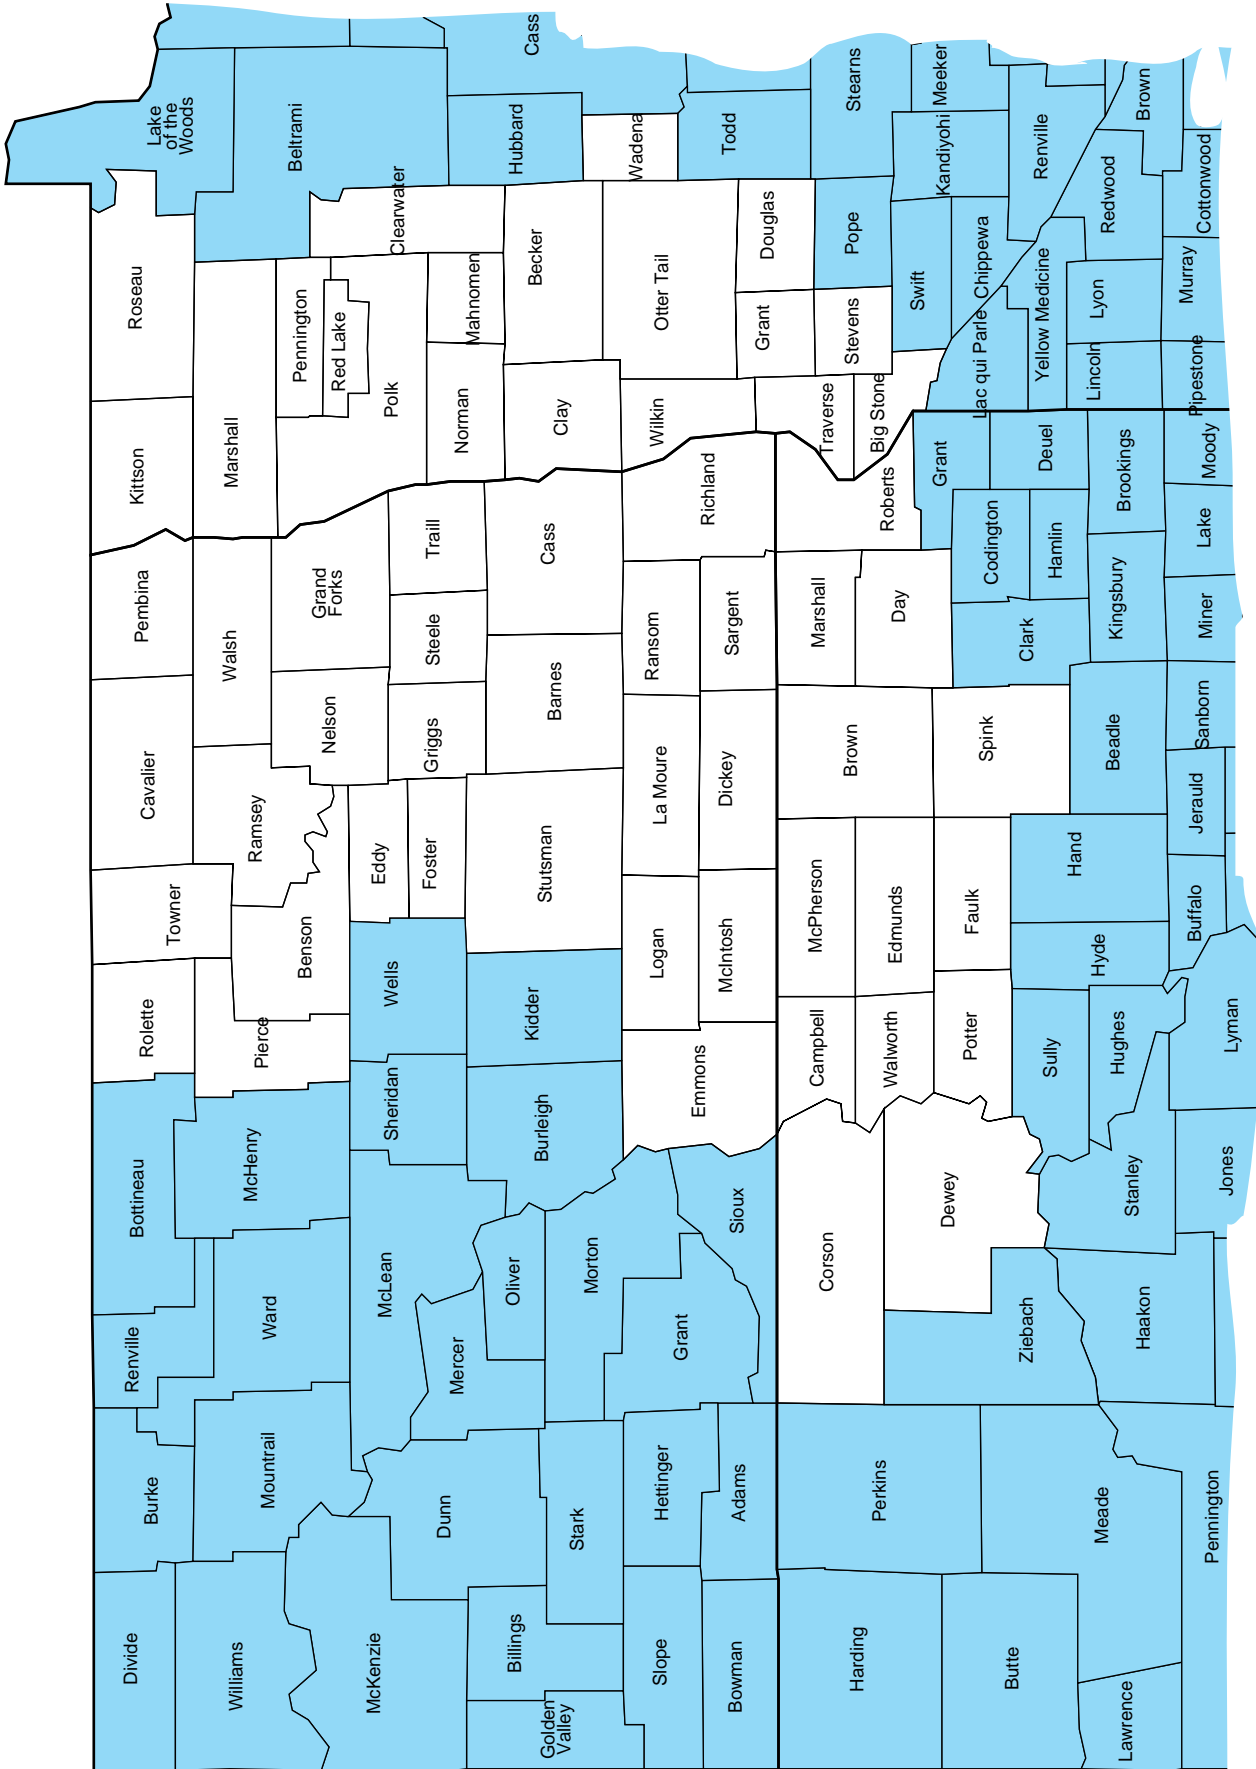

# RED RIVER VALLEY SECTION

MINNESOTA

SOUTH DAKOTA