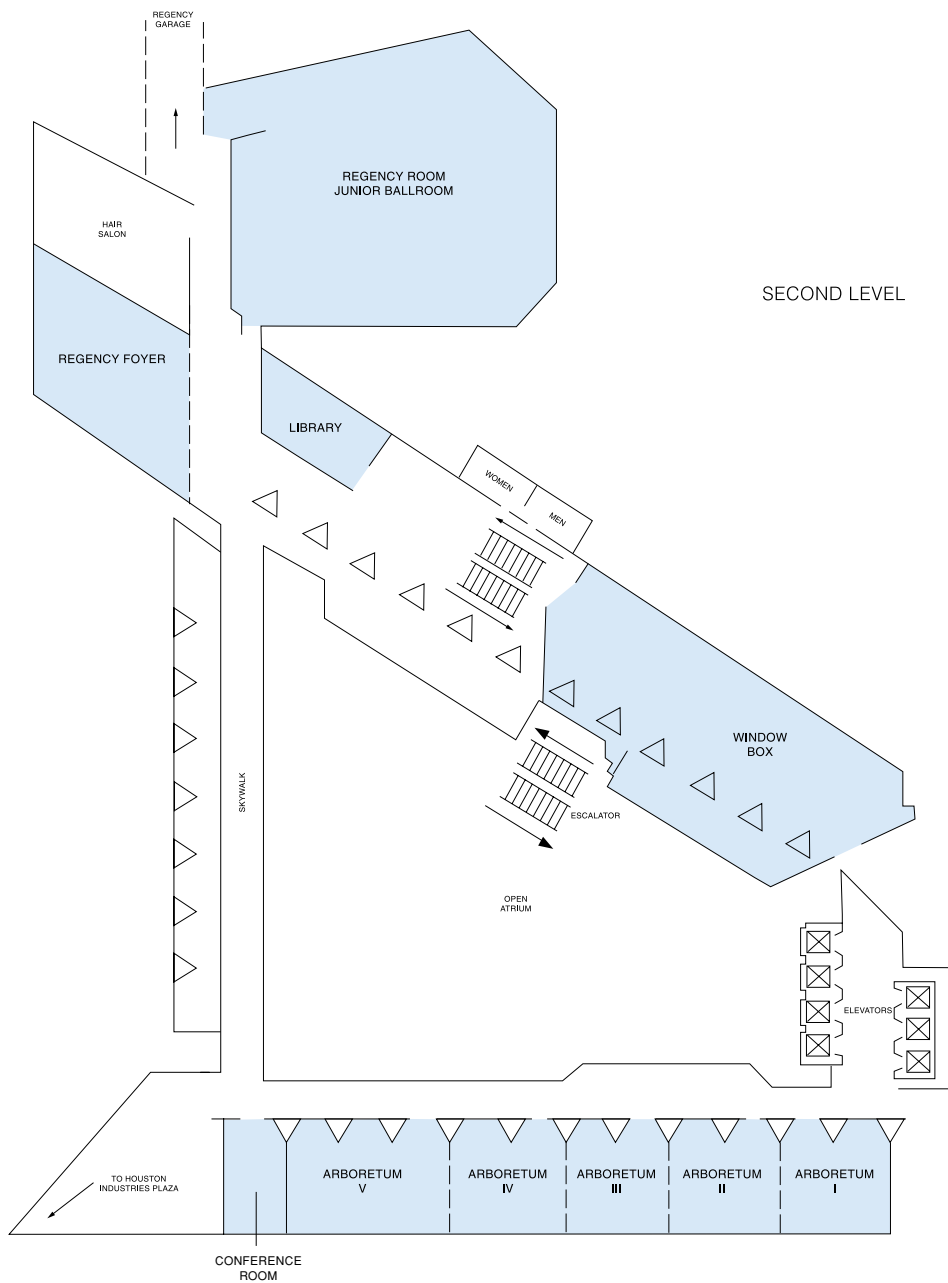

Hyatt Regency Houston

DIRECTIONS

From George Bush Intercontinental Airport (26 miles): Take Beltway 8 west to I-45 South. Exit at McKinney (left). Take McKinney to Milam. Turn right. Proceed three blocks to Polk. Turn Right. Cross Louisiana intersection and enter Grand Entrance on left.

From Hobby Airport (12 miles): Take I-45 North. Follow downtown / Scott St. signs. Exit Pease. Drive 23 city blocks to Louisiana. Proceed four blocks to Polk. Turn left. Hotel entrance on right.

Hyatt Regency Houston

Hyatt Regency Houston