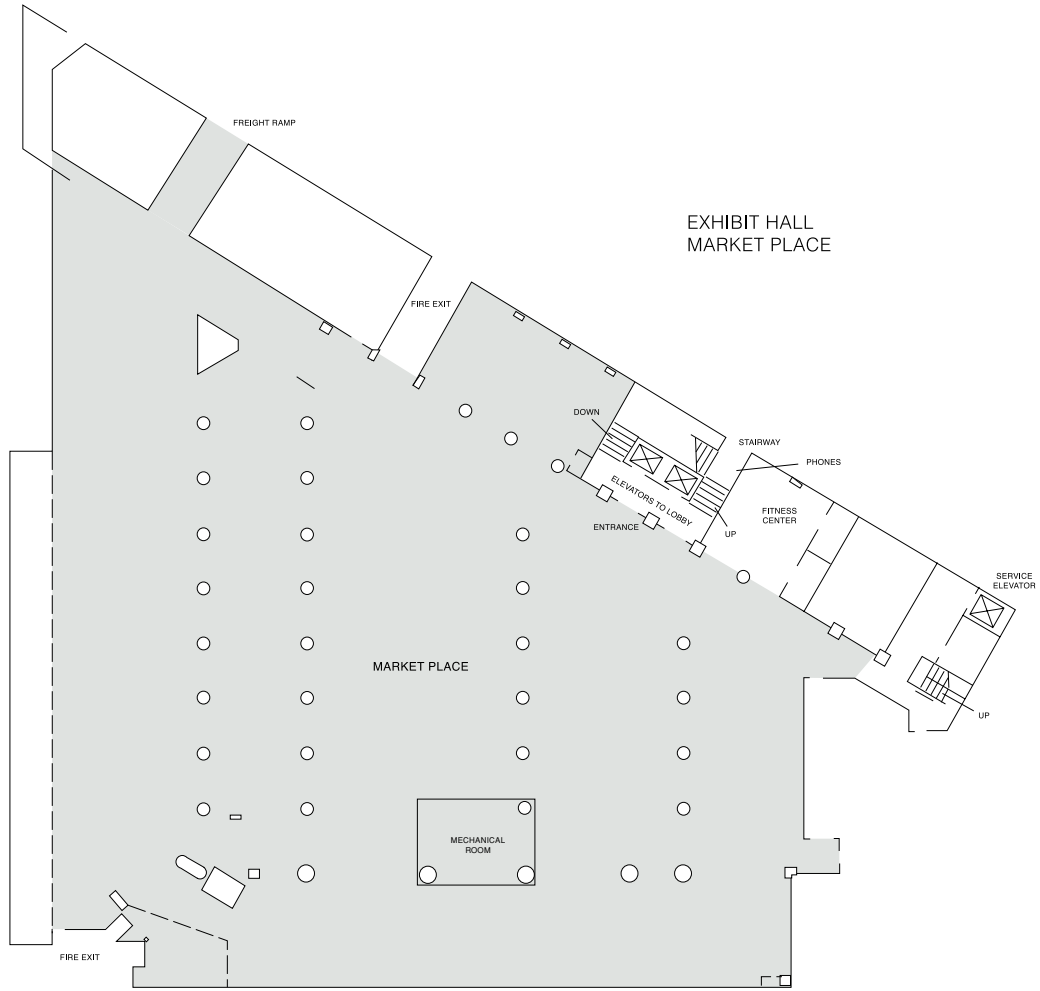

Hyatt Regency Houston

DIRECTIONS

From George Bush Intercontinental Airport (26 miles): Take Beltway 8 west to I-45 South. Exit at McKinney (left). Take McKinney to Milam. Turn right. Proceed three blocks to Polk. Turn Right. Cross Louisiana intersection and enter Grand Entrance on left.

From Hobby Airport (12 miles): Take I-45 North. Follow downtown / Scott St. signs. Exit Pease. Drive 23 city blocks to Louisiana. Proceed four blocks to Polk. Turn left. Hotel entrance on right.

Hyatt Regency Houston

Hyatt Regency Houston